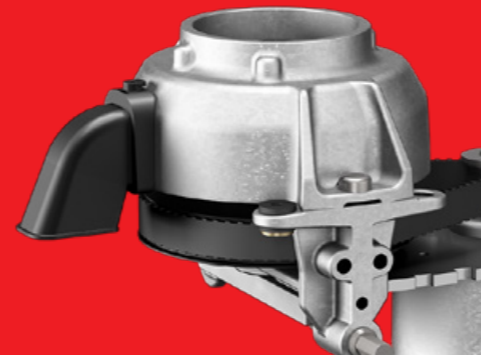

Veromatic International B.V.
Donker Duyvisweg 56
3316 BM Dordrecht
The Netherlands
T +31 (0)78 654 09 55
E info@veromatic.com
I www.veromatic.com

DUTCH DESIGN

Elegant charmer.

Veromatic
BEVERAGE MACHINES TECHNOLOGY

In stock.
Customized.
Private label.
Product development.

S-Pro - Authentic coffee experience with pure taste

Veromatic International B.V. continuously updates its product range using the latest technologies. Therefore, changes in design and equipment of the shown devices and products are possible. Misprints and typographical errors are reserved. Deviating colors may be caused by the printing technique. ©2022 Veromatic International B.V. All rights reserved. Reproduction (including partial reproduction) only with the written approval of Veromatic International B.V.

Veromatic
BEVERAGE MACHINES TECHNOLOGY