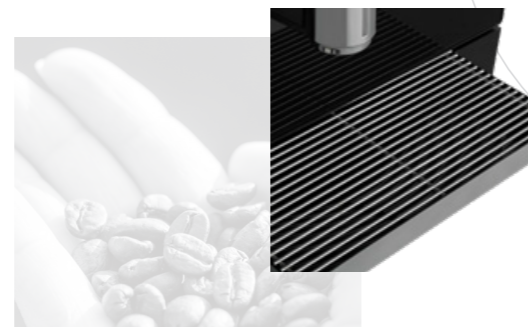

Based on our
worldwide
recognized design

Quality and ease

S-Pro: tasteful experience

The Veromatic S-Pro instantly creates a total coffee experience with its clean look. The visible coffee beans in the reservoir and the classically styled double beverage outlets give this espresso machine a real barista look. In addition, the front of this machine is fully customizable through a glass print. This makes the S-Pro a real attention grabber.

Stepless adjustable Ditting grinder with ceramic grinding discs.

ditting

Scan for additional information, photos and videos.

Optional: Base cabinet S-Pro with lockable door.

Fully printable front door